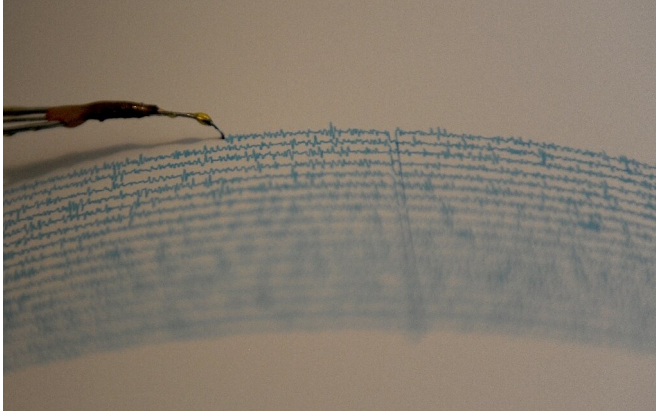

# 6.7-magnitude quake hits Philippines: USGS

24 July 2021

A 6.7-magnitude earthquake struck deep off the Philippines' main island of Luzon, followed a few minutes later by a 5.8-magnitude quake in the same region.

A strong earthquake shook the Philippines on Saturday, the US Geological Survey reported, but it was deep, and local authorities said they did not expect damage.

The 6.7-magnitude quake struck off the main island of Luzon at 4:48 am (2048 GMT) at a depth of 112 kilometres (70 miles), USGS said.

It was followed a few minutes later with a 5.8-magnitude quake in the same region that was also deep.

"It's very strong, we're alarmed," said police Major Ronnie Aurellano in Calatagan municipality, Batangas province, which is south of Manila and near the epicentre of the quakes.

The Philippine seismological agency said it did not expect damage. And there was no [tsunami warning](#) or threat, according to the US Tsunami Warning System.

"It's not as strong compared to the previous quakes here—there's no damage reported to us," said police Corporal Bernie Faderogao in nearby Mabini.