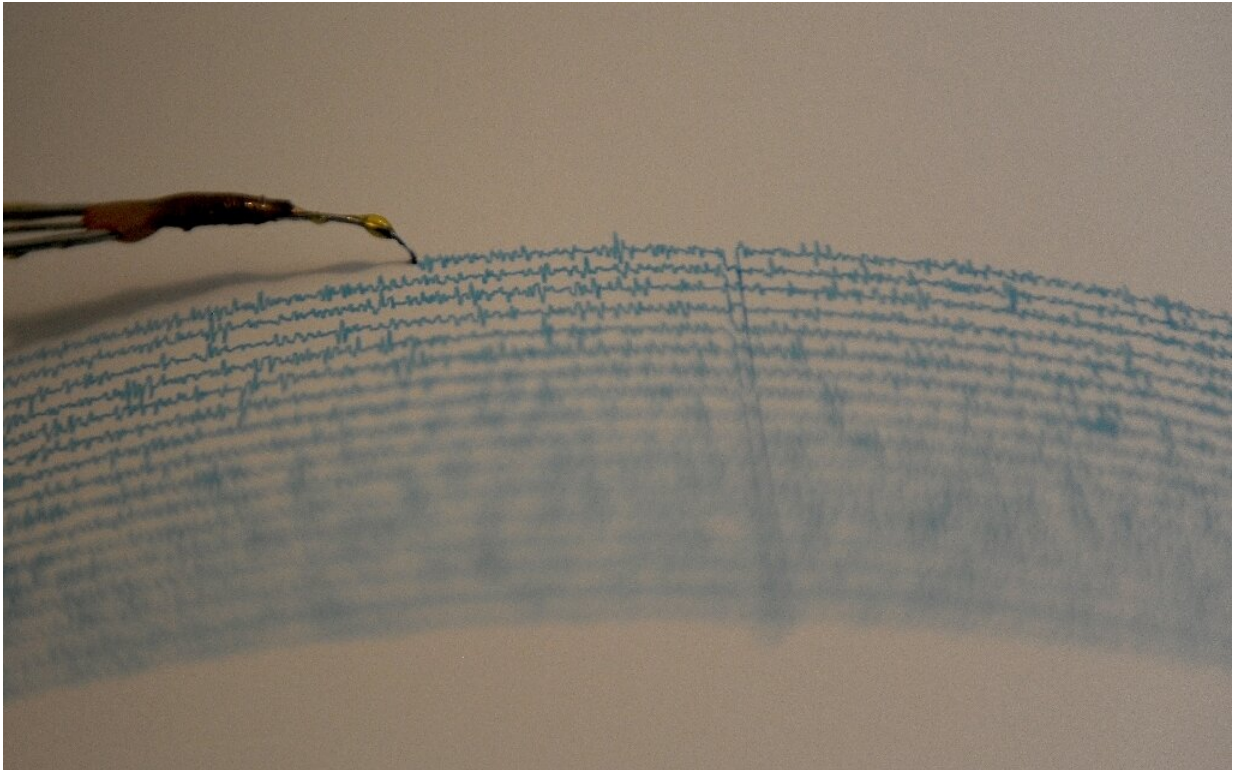

6.7-magnitude quake hits Philippines: USGS

July 24 2021

A 6.7-magnitude earthquake struck deep off the Philippines' main island of Luzon, followed a few minutes later by a 5.8-magnitude quake in the same region.

A strong earthquake shook the Philippines on Saturday, the US Geological Survey reported, but it was deep, and local authorities said they did not expect damage.

The 6.7-magnitude quake struck off the main island of Luzon at 4:48 am (2048 GMT) at a depth of 112 kilometres (70 miles), USGS said.

It was followed a few minutes later with a 5.8-magnitude quake in the same region that was also deep.

"It's very strong, we're alarmed," said police Major Ronnie Aurellano in Calatagan municipality, Batangas province, which is south of Manila and near the epicentre of the quakes.

"It's raining very hard here as well, but our people here are used to earthquakes. They're aware of the duck, hold and cover when there's an earthquake."

"We're checking low-lying areas in case there's a tsunami," he added.