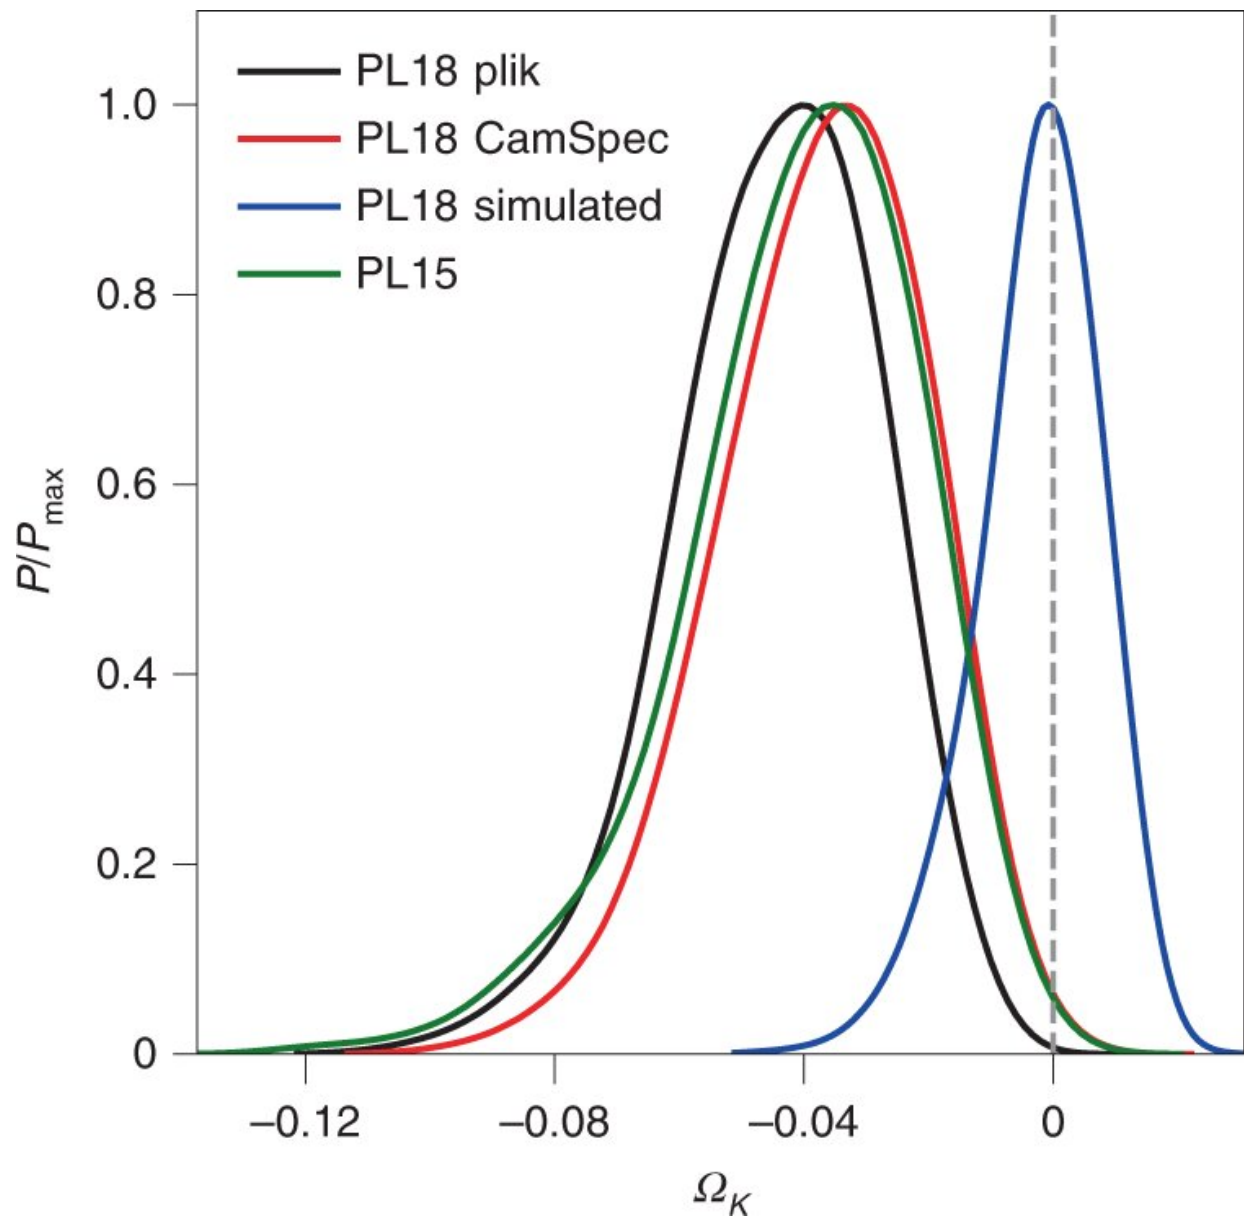

Researchers claim data from Planck space observatory suggests universe is a sphere

November 5 2019, by Bob Yirka

Preference for a closed Universe, Ω_K

Citation: Researchers claim data from Planck space observatory suggests universe is a sphere (2019, November 5) retrieved 20 April 2024 from <https://phys.org/news/2019-11-planck-space-observatory-universe-sphere.html>