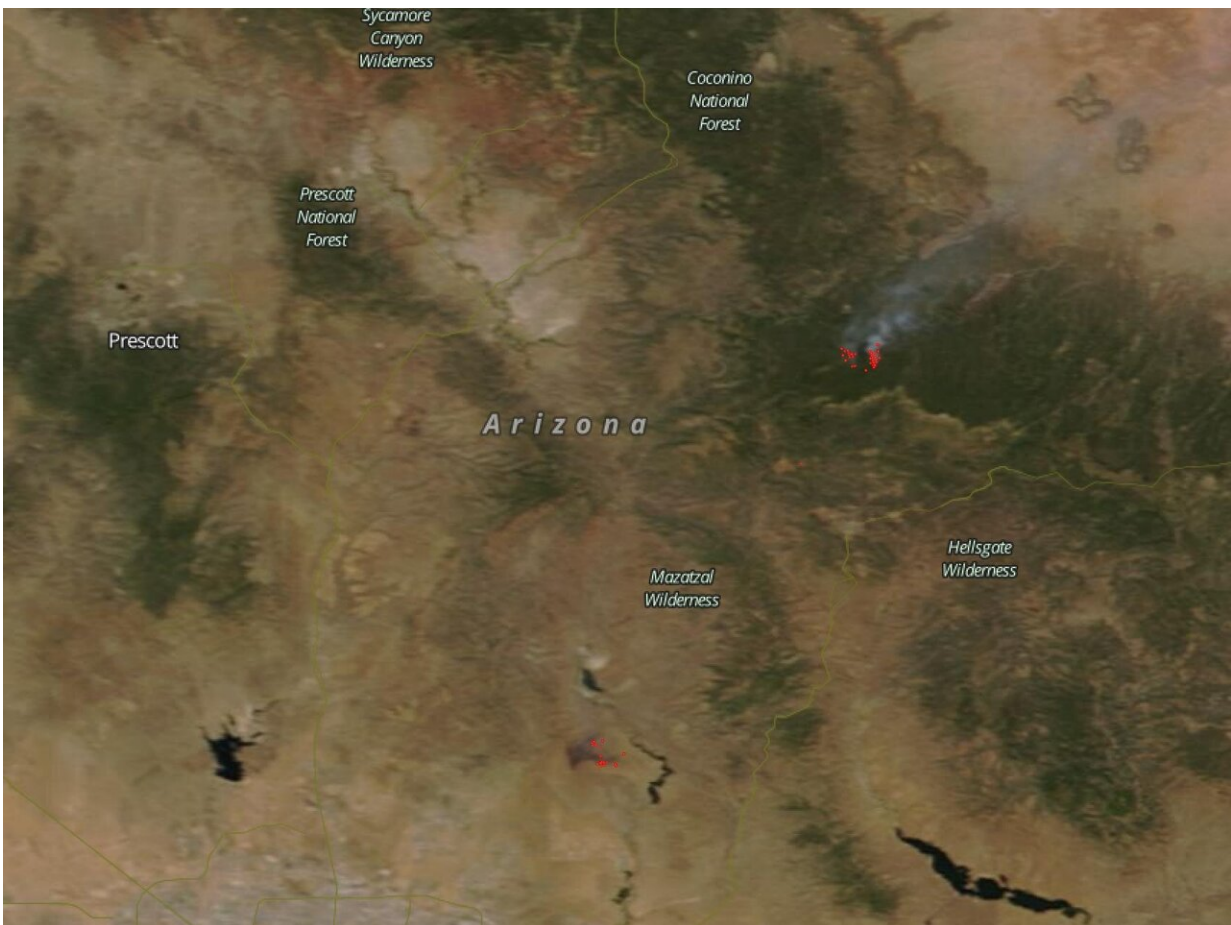

Arizona suffering from several large wildfires

June 11 2019, by Lynn Jenner

Credit: NASA's Goddard Space Flight Center

There are several wildfires burning in Arizona as the wildfire season in

the West begins in earnest. This natural-color satellite image was collected by the Moderate Resolution Imaging Spectroradiometer (MODIS) aboard the Terra satellite on June 08, 2019 and highlights two of the ongoing fires. The fire in the upper right portion of the image is the Coldwater Fire which began on May 30, 2019 with a lightning strike. The fire is now 6,150 acres in size and is 10 percent contained. The fire has been mainly creeping through the understory.

The other large fire in Arizona is seen in this [satellite image](#) near the bottom center. This is the Mountain Fire which began on June 07, 2019. Its cause was human in nature and that is currently being investigated. The size of this fire is 7,470 acres and is 50 percent contained. The fire is completely on the Tonto National Forest, burning east and northeast toward Horseshoe and Bartlett Lake.

NASA's Earth Observing System Data and Information System (EOSDIS) Worldview application provides the capability to interactively browse over 700 global, full-resolution satellite imagery layers and then download the underlying data. Many of the available imagery layers are updated within three hours of observation, essentially showing the entire Earth as it looks "right now." Actively burning fires, detected by thermal bands, are shown as red points and when accompanied by smoke, as in this image, are indicative of [fire](#).