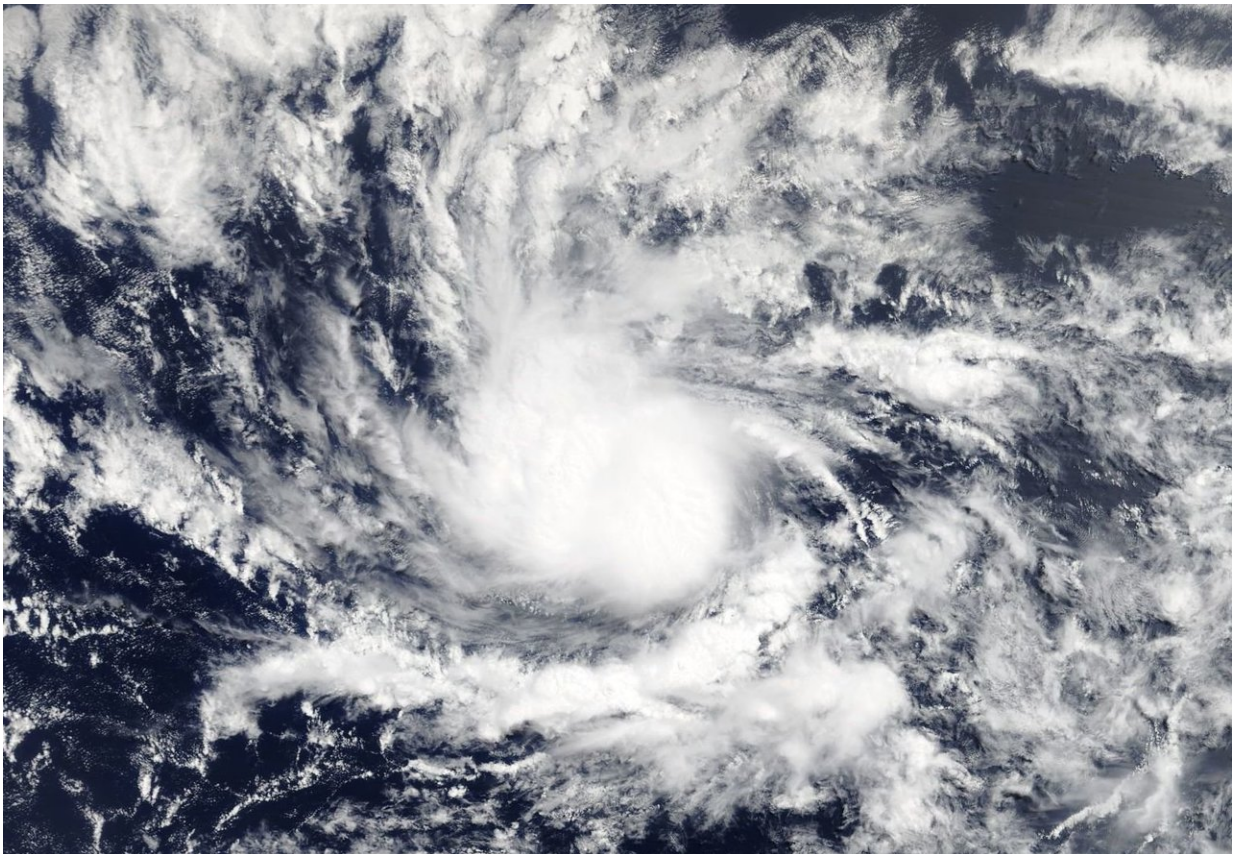

Terra satellite spots second Atlantic Tropical Depression

July 5 2018

In the pre-dawn hours of July 5, 2018 the MODIS instrument aboard NASA's Terra satellite provided a visible light image of Tropical Depression Two. The MODIS image revealed a very compact depression. Credit: NASA

The second tropical cyclone of the North Atlantic Hurricane season

formed in the Central Atlantic Ocean and far from land. NASA's Terra satellite provided an early morning look at the small depression.

In the pre-dawn hours of July 5, 2018, the Moderate Resolution Imaging Spectroradiometer or MODIS instrument aboard NASA's Terra satellite provided a visible light image of Tropical Depression Two (TD2). The National Hurricane Center (NHC) noted that the small cyclone is surrounded by abundant dry air, and the system will be moving over marginally warm waters during the next few days, which could both limit intensification.

At 11 a.m. EDT (1500 UTC), the center of Tropical Depression Two was located near latitude 10.2 degrees north and longitude 41.4 degrees west. That's about 1,385 miles (2,230 km) east-southeast of the Lesser Antilles. The depression is moving toward the west near 16 mph (26 kph). A fast westward to west-northwestward motion is expected through the weekend of July 7 and 8.