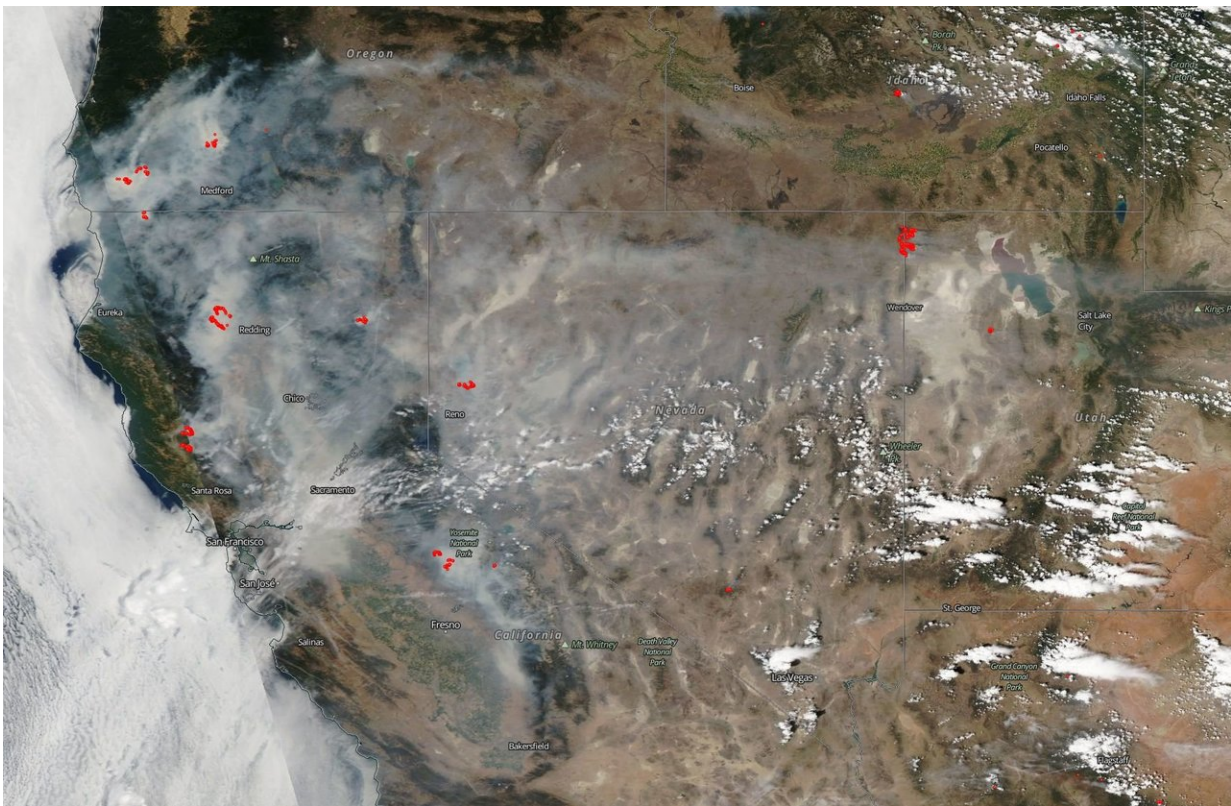

NASA satellite shows California shrouded in smoke

July 31 2018

Credit: NASA

NASA's Aqua satellite captured this natural color image of the fires in California and the resultant smoke that has shrouded the state and swept eastward as far as Salt Lake City and still moving. Dangerous and deadly fires have broken out across the state including the Carr fire inferno and

the long-standing Ferguson fire near Yosemite National Park as well as the Mendocino Complex north of Santa Rosa.

The Carr fire located near Redding, California has exploded over the week from its inception. Now at 98,724 acres and is 20 percent contained. Six people have died as a result of this deadly fire and the Carr fire has also destroyed 723 residences, 3 commercial buildings, and 240 outbuildings with over 5,000 more structures in danger. There are a staggering number of mandatory evacuations that can be found at the Shasta County Sheriff's website. Over 3,300 firefighters are engaged in this effort. Weather forecasts are not favorable for fighting this or any of the other fires in California. The hot, [dry weather](#) that contributed to the deadly California firestorm shows no sign of letting up into the first part of August.

The River fire (part of the Mendocino Complex) located north of Santa Rosa broke out on July 27, 2018. This fire has consumed 20,911 acres and is currently 5 percent contained. Six residents and one outbuilding have been destroyed with another 10,000 structures being threatened. Mandatory evacuation orders are in place. Firefighters continue to battle both fires. Crews worked throughout the night to reinforce containment lines while the fire behavior remained extreme. Weather conditions will continue to challenge firefighters as hot, dry and windy conditions persist. The Ranch [fire](#) (the other half of the Mendocino Complex) is