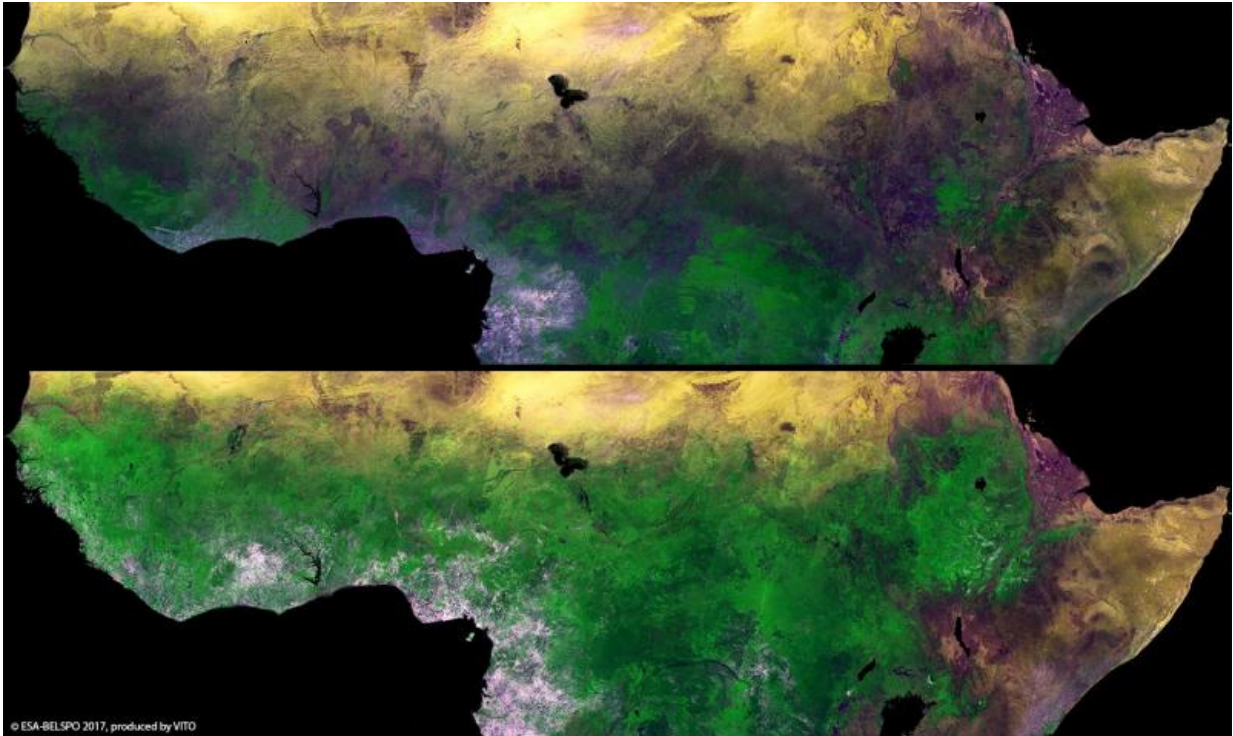

Image: Proba-V monitors African Sahel

July 26 2017

Credit: ESA/Belspo – produced by VITO

ESA's Proba-V minisatellite reveals the seasonal changes in Africa's sub-Saharan Sahel, with the rainy season allowing vegetation to blossom between February (top) and September (bottom).

The semi-arid Sahel stretches more than 5000 km across Africa, from the Atlantic Ocean (Senegal, Mauritania) to the Red Sea (Sudan). The

few months of the [rainy season](#) in the Sahel are much needed in these hot and sunny parts of Africa, and are critical for the food security and livelihood of their inhabitants.

The name Sahel can be translated from Arabic as coast or shore, considered as the ever-shifting landward 'coastline' of the arid Sahara Desert.

Smaller than a cubic metre, Proba-V nevertheless images the entire land surface of Earth every two days or less, allowing researchers around the globe to trace gradual shifts in vegetation.

A new set of timelapse videos shows the power of such rapid-repeat views.

Launched on 7 May 2013, Proba-V is a miniaturised ESA satellite tasked with a full-scale mission: to map land cover and [vegetation growth](#) across the entire planet every two days.