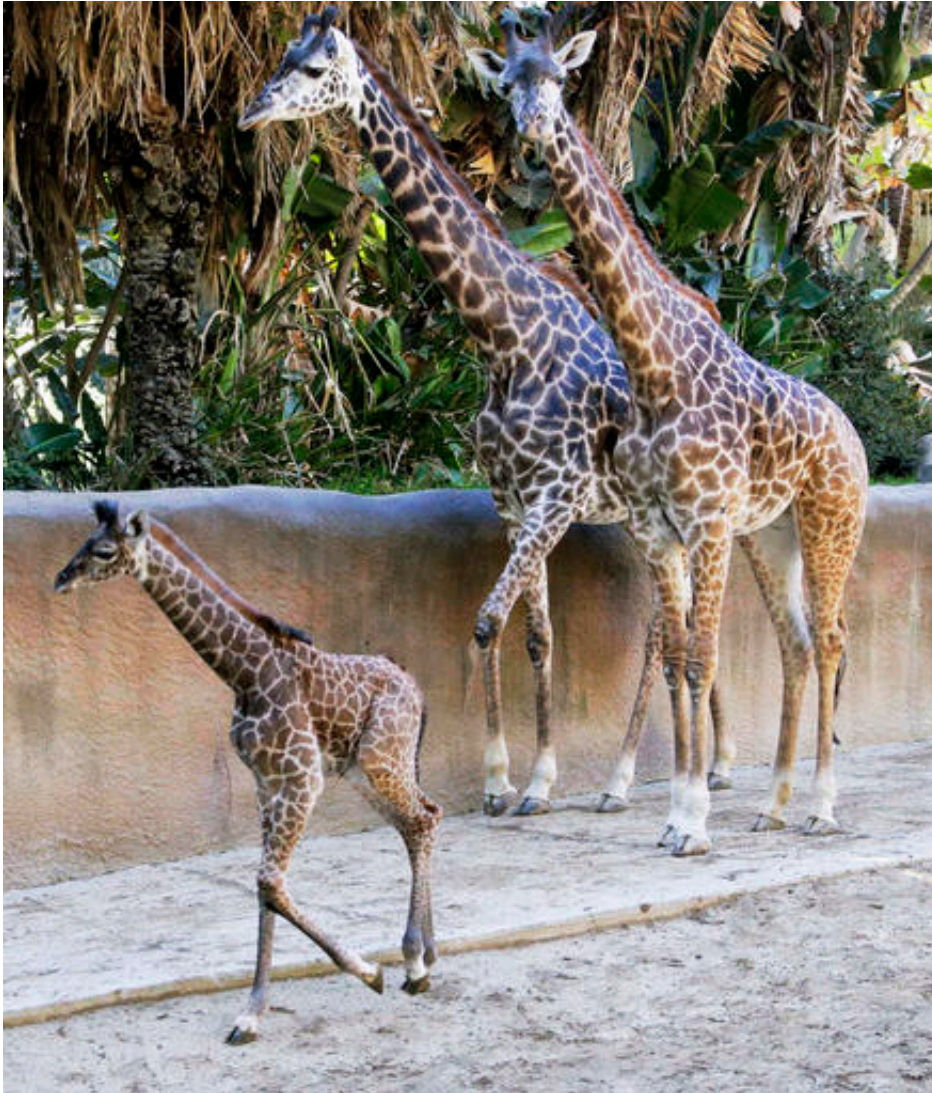

## A squirt at 6 feet: Baby giraffe to debut at Los Angeles Zoo

November 22 2016

---

A baby female Masai giraffe, as yet unnamed, nuzzles its father Phillip during her public debut at the Los Angeles Zoo Tuesday, Nov. 22, 2016. The calf, born on Nov. 9, is about six feet tall and weighs 130 pounds. When she's grown, the new arrival could stand 17 feet tall and weigh more than two tons. (AP Photo/Nick Ut)

It's stretch time for a family at the Los Angeles Zoo.

A giraffe family, that is.

The zoo announced this week that a female Masai giraffe was born on Nov. 9, the third baby born to mother Hasina and the first for the father, Phillip.

The calf, unveiled for the media Tuesday, stands nearly 6 feet tall and weighs around 130 pounds. She doesn't have a name yet.

When she's grown, the new arrival could stand 17 feet tall and weigh more than 2 tons.

The parents were paired in a breeding program designed to save the threatened species.

A baby female Masai giraffe, as yet unnamed, walks in its compound with its father Phillip, center, and mother, Hisani, right, during her public debut at the Los Angeles Zoo Tuesday, Nov. 22, 2016. The calf, born on Nov. 9, is about six feet tall and weighs 130 pounds. When she's grown, the new arrival could stand 17 feet tall and weigh more than two tons. (AP Photo/Nick Ut)