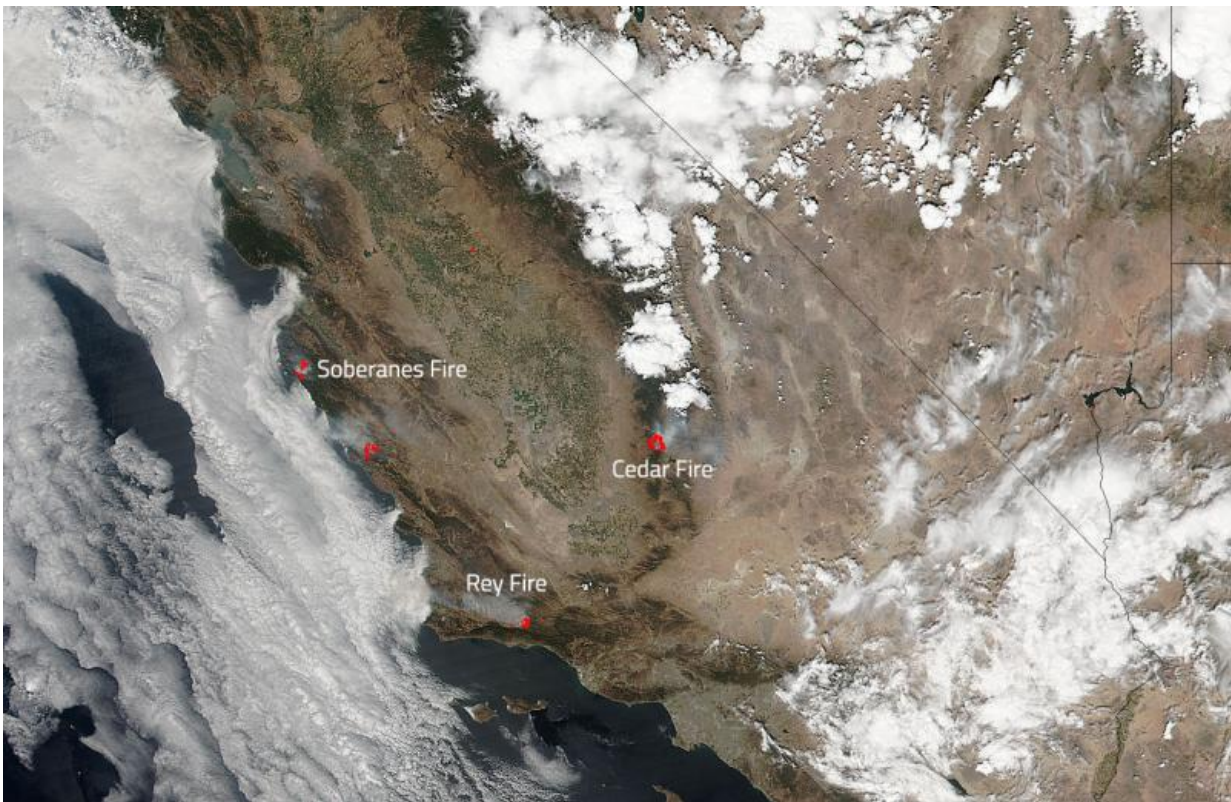

Image: Several wildfires burning in Southern California

August 23 2016

Credit: NASA

Southern California has been hard hit by wildfires this summer and the spate of fires continues in the rain comprised state. NASA and NOAA's Suomi NPP satellite captured an image of the smoke rising from four different areas. Three of them are confirmed fires on the Inciweb site.

The Soberanes fire burning south of the Carmel Valley and northeast of Big Sur in Monterey County, California is 86,294 acre in size and 60% contained. Containment is now 60%. 2,109 personnel are currently assigned to this fire. The Soberanes fire has been burning since July 22, 2016. This fire was not started by a weather event, rather it was caused by an illegal, unattended campfire on the Soberanes Canyon trail in the Garrapata State Park.

The Rey Fire which started on August 18 at White Rock has grown to 21,172 acres and is currently 20% contained with 1,260 personnel on scene. Weather has not helped firefighters with a persistence of warm and dry conditions over the fire area that will continue through the weekend. The Rey Fire has continued to display extreme fire behavior due to dry vegetation burning in some areas with no recorded fire history, making for very combustible fuel.

The Cedar Fire, located North of Alta Sierra and west of Kernville, began on Tuesday, August 16, and the cause of the fire is still under investigation. It is currently 19, 629 acres in size with only 5% containment. Smoky conditions persisted through the night and will continue today until the inversion lifts. The afternoon might bring some clearing of the smoke. Over 1800 personnel are fighting this [fire](#). Evacuations around the area are in place and can be found here: inciweb.nwcg.gov/incident/4964/