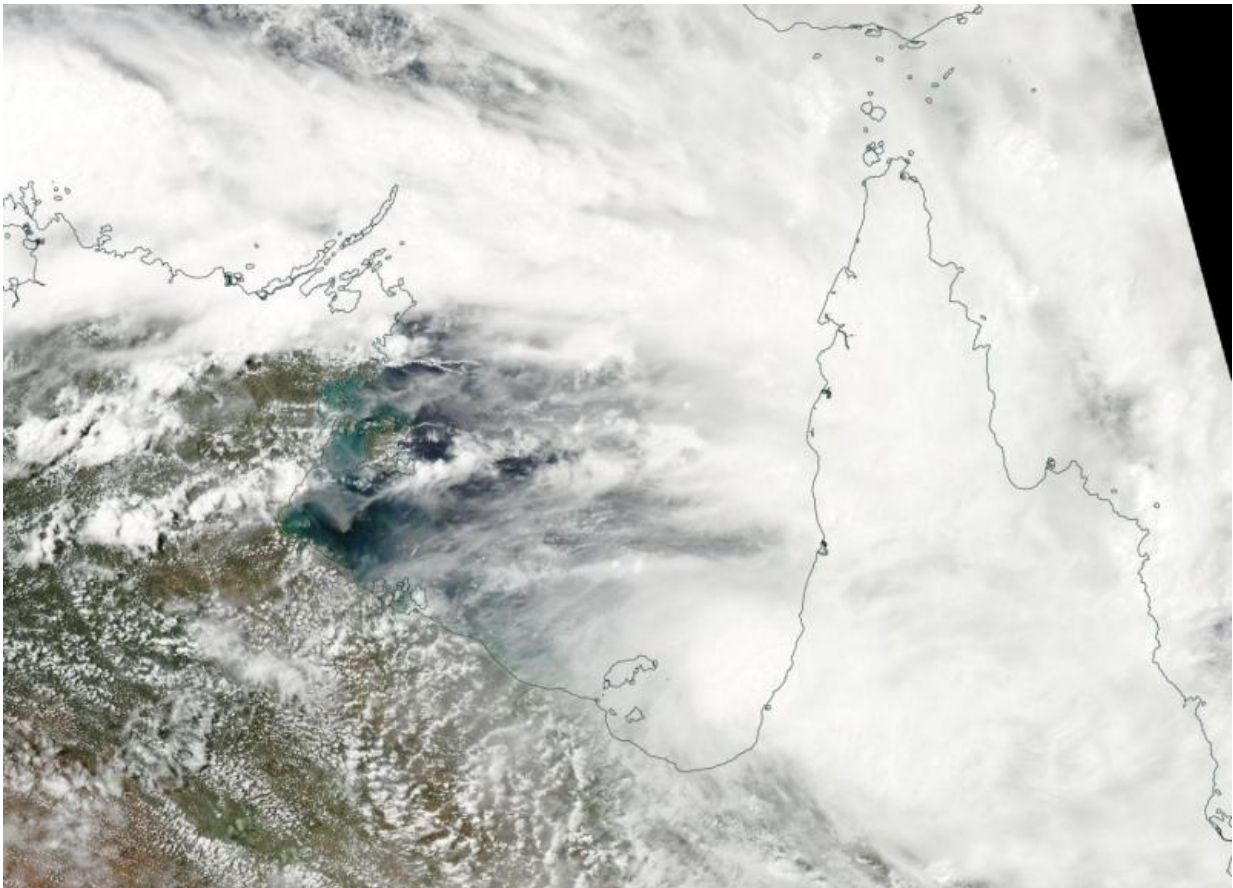

# Aqua Satellite sees Tropical Cyclone 16P form in Gulf of Carpentaria

March 16 2016, by Rob Gutro

---

On Mar. 16, 2016 NASA's Aqua satellite captured this visible image of Tropical Cyclone 16P in Australia's southern Gulf of Carpentaria. Queensland is the east (right). Credit: NASA Goddard MODIS Rapid Response Team

The sixteenth tropical cyclone of the Southern Pacific Ocean season was forming in the southern Gulf of Carpentaria on March 16 as NASA's Aqua satellite captured a visible picture of the storm. The storm is already headed for landfall in Queensland, Australia, and is not expected to strengthen.

Tropical Cyclone 16P (16P) came together on March 17 at 0300 UTC (March 16 at 11 p.m. EDT). It was centered just 60 nautical miles (60.9 miles/111.1 km) east-northeast of Mornington Island, Australia, near 16.3 degrees south latitude and 140.2 degrees east longitude. 16P had maximum sustained winds near 35 knots (40 mph/62 kph) and was moving to the east-southeast at 9 knots (10.3 mph/16.6 kph).

16P is expected to make landfall later today near the mouth of the Gilbert River in Queensland, located between Kowanyama to the north and Karumba to the south.

The Australian Bureau of Meteorology noted on March 16, "The Cyclone Warning between Karumba and Cape Keerweer has been cancelled. The low has moved rapidly eastwards during the day and is now close to the coast. It is no longer expected to intensify into a tropical cyclone. Heavy rainfall which may lead to flash flooding may still develop between Kowanyama and Karumba later today."