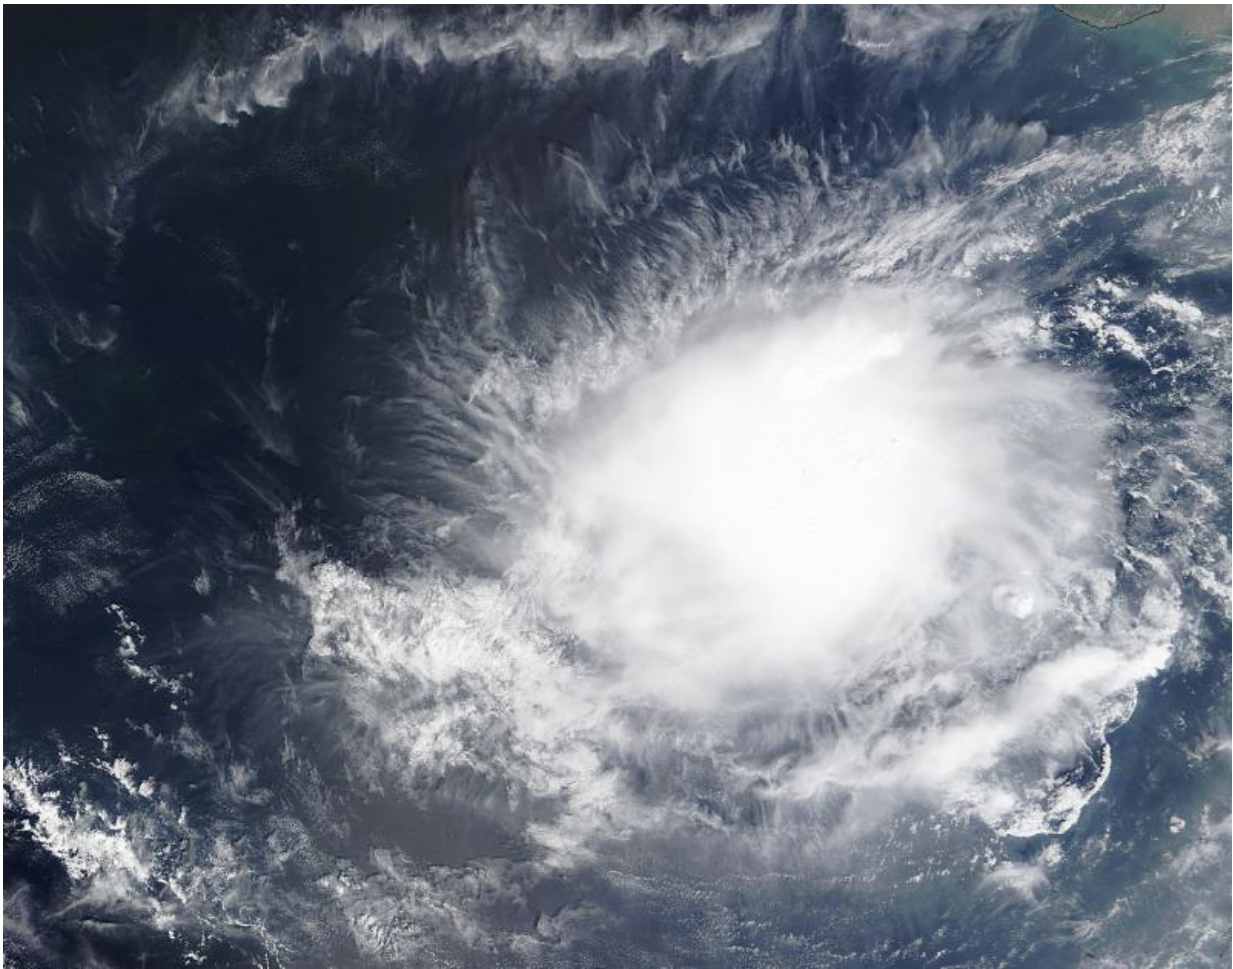

NASA sees the short life of Tropical Cyclone 03A

October 13 2015

On Oct. 10, 2015 at 06:30 UTC (2:30 a.m. EDT) NASA's Terra satellite saw Tropical Storm Three (03A) in the Arabian Sea. Credit: NASA Goddard MODIS Rapid Response Team

Tropical Cyclone 03A formed in the Arabian Sea, Northern Indian Ocean on October 10 and by October 12 it weakened to a remnant low pressure area. NASA's Terra satellite happened over the storm when it developed and caught a visible image of this short-lived storm.

The Moderate Resolution Imaging Spectroradiometer or MODIS instrument that flies aboard NASA's Terra satellite passed over Tropical Cyclone 03A as it was forming on Oct. 10, 2015 at 06:30 UTC (2:30 a.m. EDT). The MODIS image showed a concentration of storms around the center of circulation.

On October 10 at 9:40 p.m. Tropical cyclone 03A formed near 15.6 North latitude and 69.5 East longitude, about 570 miles south-southeast Karachi, Pakistan. 03A was moving to the north-northeast at 3 knots (3.4 mph/5.5 kph). Maximum sustained winds were near 30 knots (35 mph/55 kph). 03A was moving very slowly for the next few days.