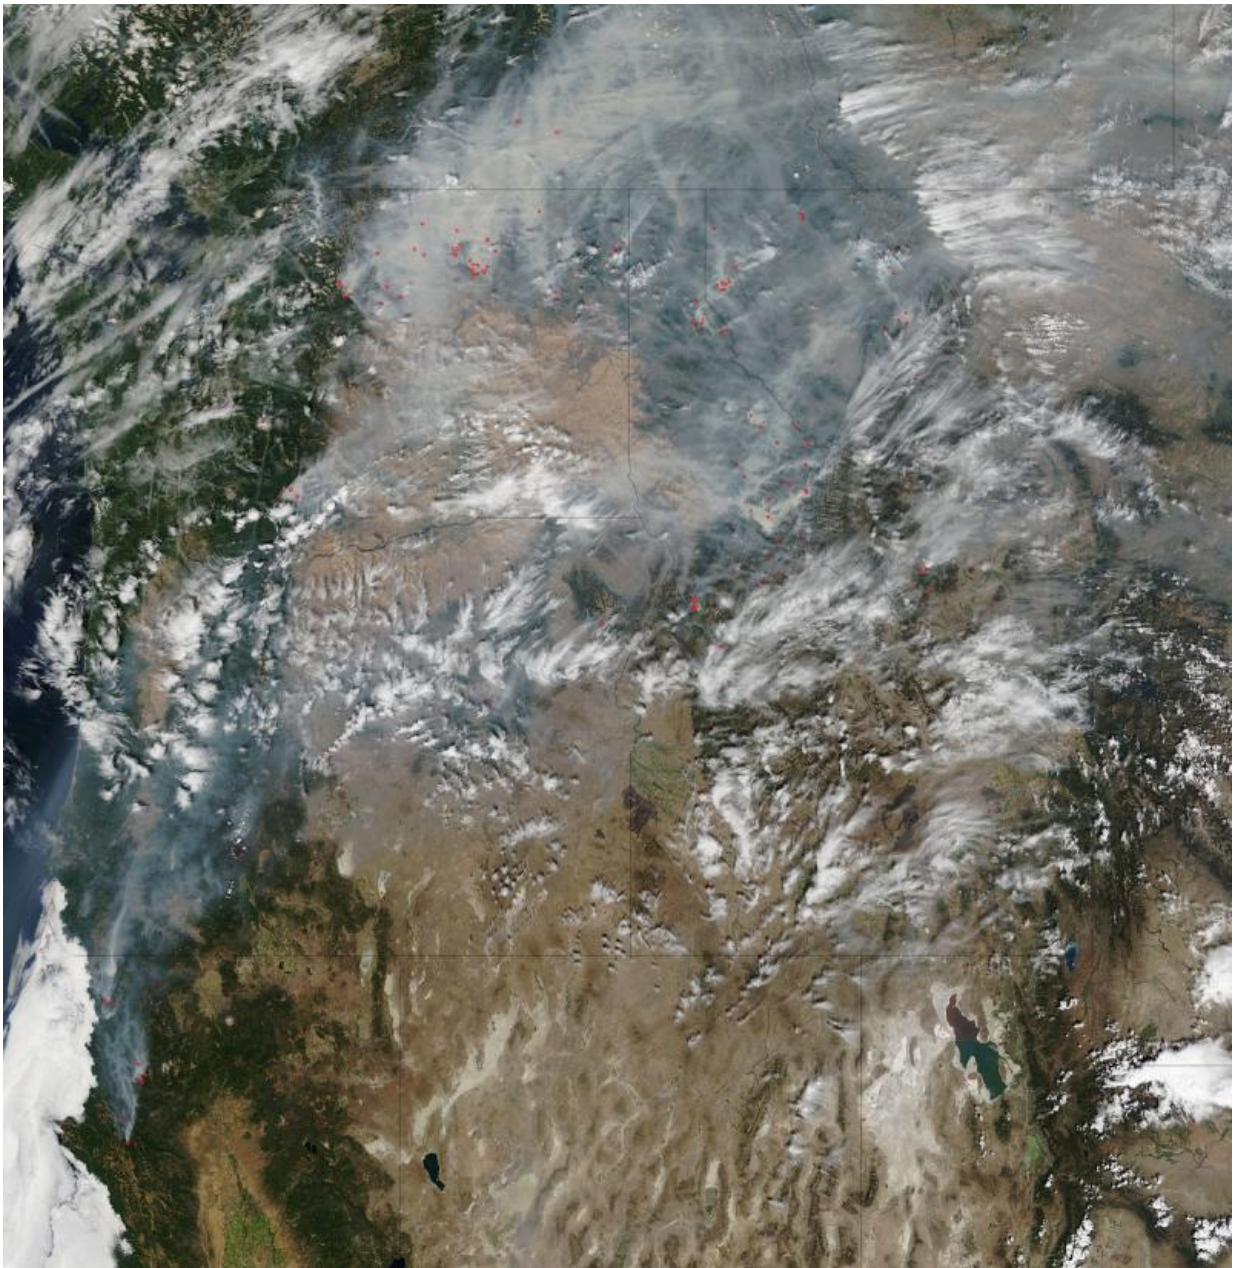

## Image: NASA's Terra satellite focuses on western wildfires

August 26 2015, by Lynn Jenner

---

Credit: Jeff Schmaltz LANCE/EOSDIS MODIS Rapid Response Team, GSFC

NASA's Terra satellite collected this natural-color image with the Moderate Resolution Imaging Spectroradiometer, MODIS, instrument on August 23, 2015.

Actively burning areas, detected by MODIS's thermal bands, are outlined in red.

For more information about the western wildfires check out the image feature from August 24, 2015 or visit [Inciweb](#), the Incident Information System.

Provided by NASA

Citation: Image: NASA's Terra satellite focuses on western wildfires (2015, August 26) retrieved 23 April 2024 from <https://phys.org/news/2015-08-image-nasa-terra-satellite-focuses.html>