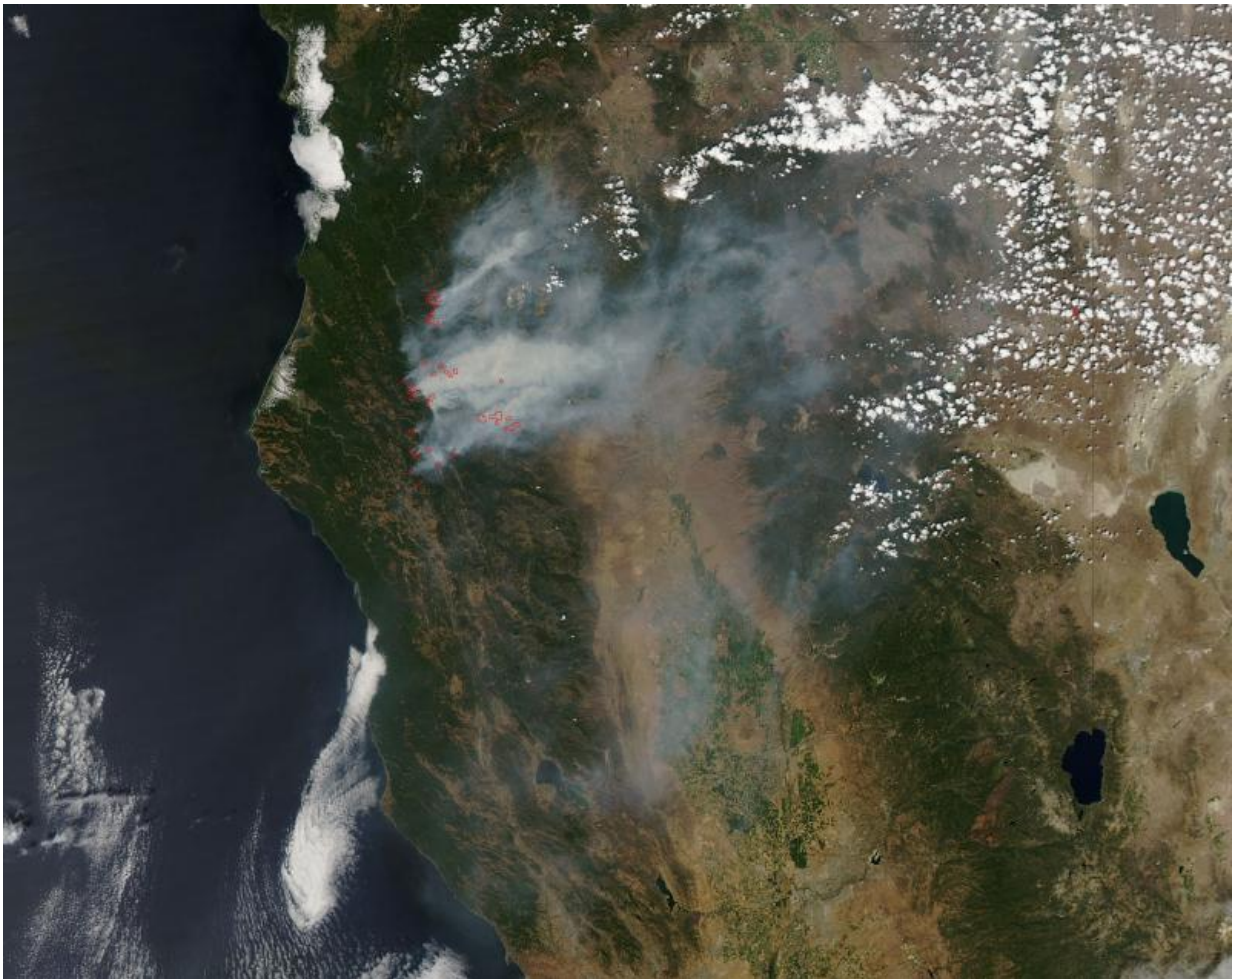

Image: Smoke still rising from California's fires

August 7 2015, by Lynn Jenner

Credit: Jeff Schmaltz, MODIS Rapid Response Team

The fires that have been plaguing California are still not releasing their grip on the state. A more intensive feature regarding these fires can be found in the August 04 update.

This natural-color satellite image was collected by the Moderate Resolution Imaging Spectroradiometer (MODIS) aboard the Aqua satellite on August 05, 2015. Actively burning areas, detected by MODIS's thermal bands, are outlined in red. Smoke is grey and appears to be moving east.

Provided by NASA

Citation: Image: Smoke still rising from California's fires (2015, August 7) retrieved 4 May 2024 from <https://phys.org/news/2015-08-image-california.html>

This document is subject to copyright. Apart from any fair dealing for the purpose of private study or research, no part may be reproduced without the written permission. The content is provided for information purposes only.