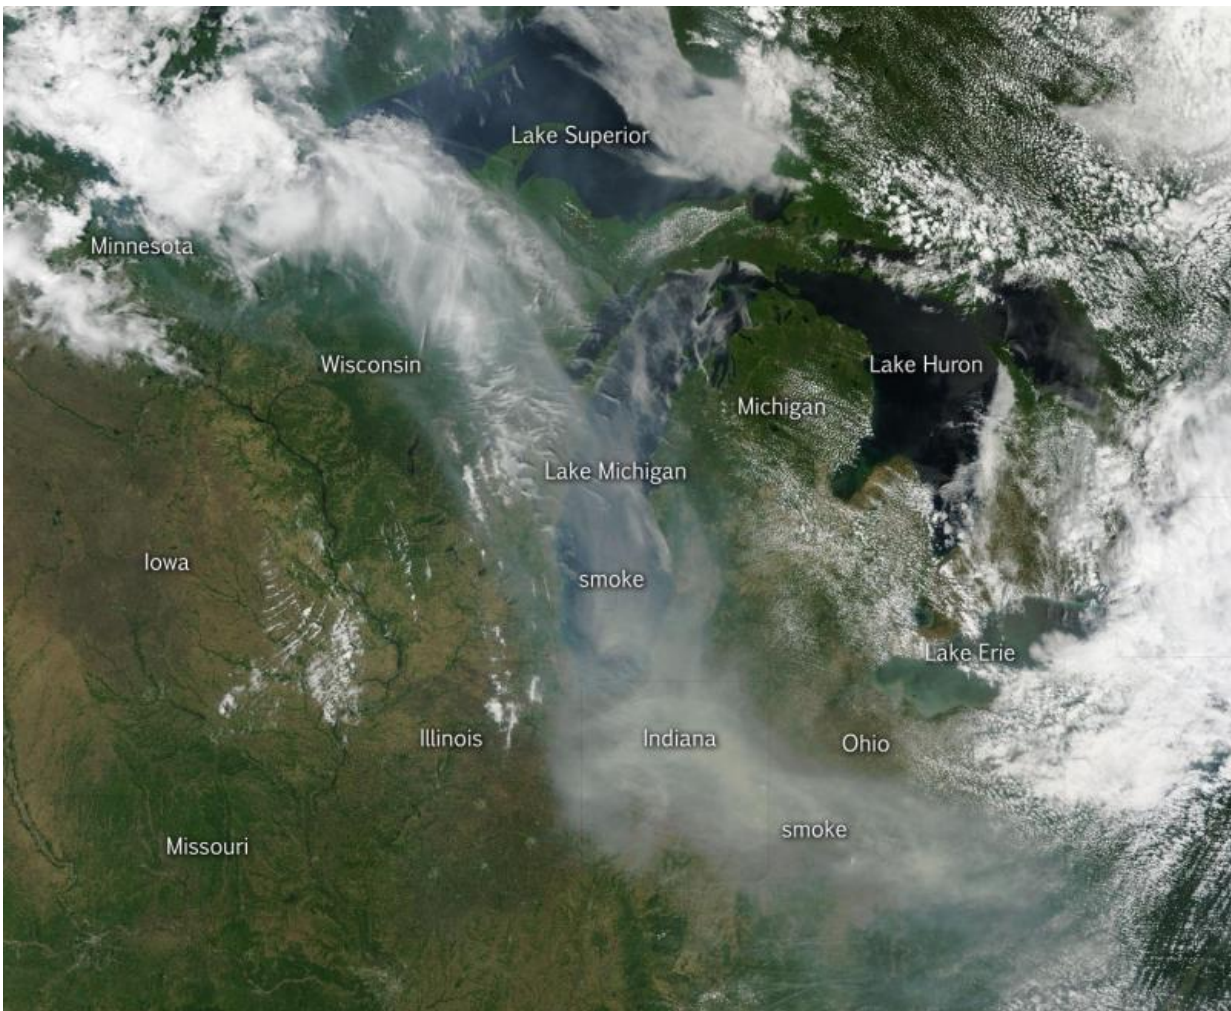

Image: Smoke from Canadian wildfires drifts down to US

June 10 2015, by Lynn Jenner

This natural-color satellite image was collected by the Moderate Resolution Imaging Spectroradiometer (MODIS) aboard the Terra satellite on June 9, 2015. Credit: Jeff Schmaltz, MODIS Rapid Response Team.

Canada has already had its share of wildfires this season, and the smoke from these wildfires is slowly drifting south over the United States' Midwest. The drifting smoke can be seen in this Terra satellite image over Lake Michigan, as well as parts of Minnesota, Wisconsin, Indiana and Ohio.

The smoke released by any type of fire (forest, brush, crop, structure, tires, waste or wood burning) is a mixture of particles and chemicals produced by incomplete burning of carbon-containing materials. All smoke contains carbon monoxide, [carbon dioxide](#) and particulate matter (PM or soot). Smoke can contain many different chemicals, including aldehydes, acid gases, [sulfur dioxide](#), nitrogen oxides, [polycyclic aromatic hydrocarbons](#) (PAHs), benzene, toluene, styrene, metals and dioxins. The type and amount of particles and chemicals in smoke varies depending on what is burning, how much oxygen is available, and the burn temperature. Exposure to any type of smoke should be avoided if possible, but especially by those with respiratory issues, the elderly, and children.

This natural-color satellite image was collected by the Moderate Resolution Imaging Spectroradiometer (MODIS) aboard the Terra satellite on June 09, 2015. NASA image courtesy Jeff Schmaltz, MODIS Rapid Response Team. Caption: NASA/Goddard, Lynn Jenner