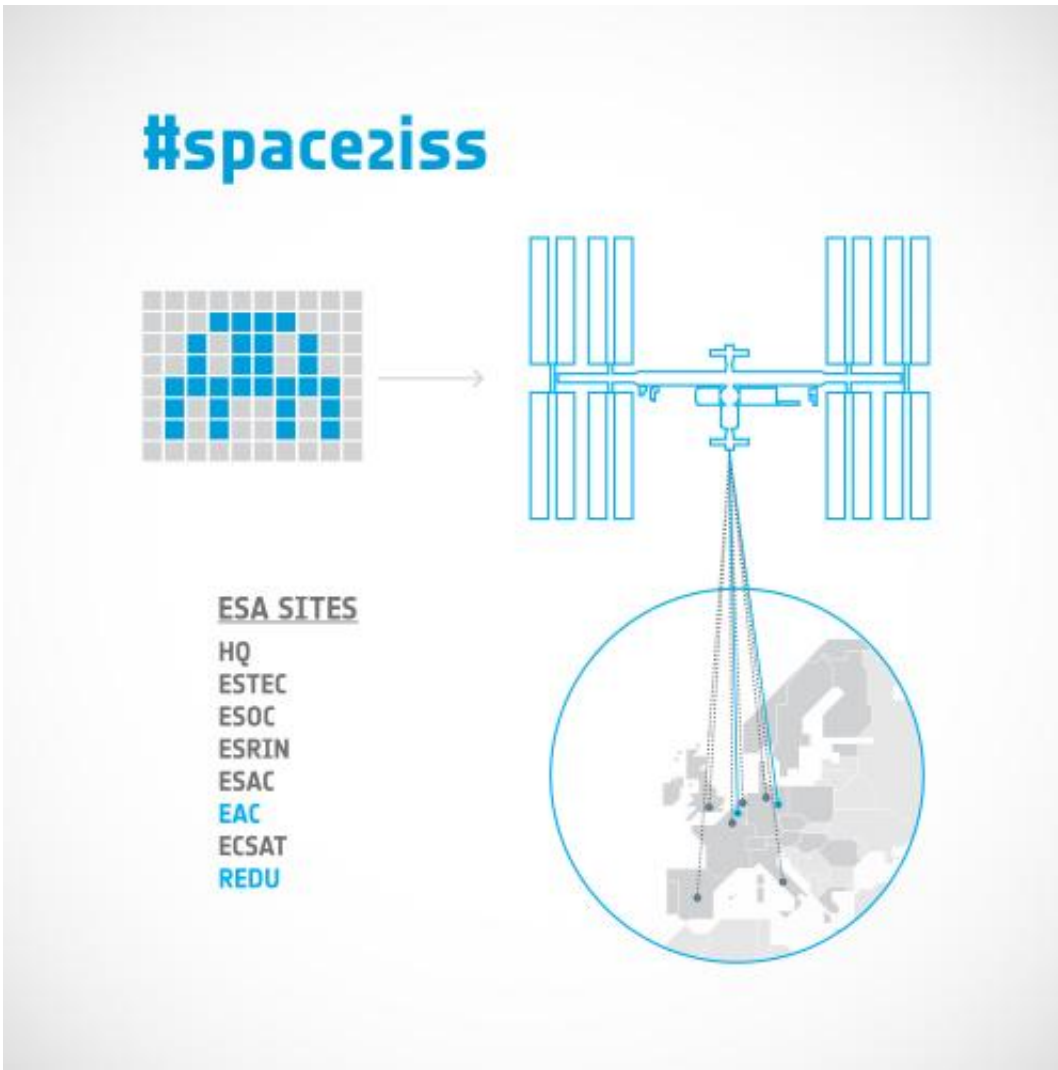

# Urban artist's alien work appears on the International Space Station

March 13 2015

---

Mosaic art on the International Space Station during ESA astronaut Samantha Cristoforetti's Futura mission. Inspired by the archetype 1970s Space Invaders video game, French artist, known as Invader, established his urban alien artwork in 60 cities all over the world, including Rome, Paris, New York, Manchester, Hong Kong and Los Angeles. In 2012 he sent a mosaic into the stratosphere on a high-altitude balloon. Aiming even higher, Samantha helped Invader get his artwork out of this world when she installed a Space Invader mosaic in Europe's Columbus laboratory on the Space Station, 400 km above Earth. Credit: ESA/NASA

Inspired by the 1970s Space Invaders video game, a small and colourful mosaic has been found on the International Space Station by ESA astronaut Samantha Cristoforetti.

The French artist known as Invader has established his urban alien artwork in more than 60 cities all over the world, including Rome, Paris, New York, Manchester, Hong Kong and Los Angeles. In 2012 he sent a mosaic into the stratosphere on a balloon.

Following the invasion of Earth orbit, these space invaders have been spotted not only in the Space Station but also in ESA establishments all over Europe. The first invaders were seen at ESA's astronaut centre in Cologne, Germany. More mosaics have been seen at ESA's Redu Centre in Belgium, where satellites are controlled and tested as part of ESA's ground station network.

Inspired by the archetype 1970s video game “Space Invaders”, a small and colourful mosaic was placed on the hatch of ESA's space laboratory Columbus on the International Space Station by ESA astronaut Samantha Cristoforetti. Credit: ESA/NASA