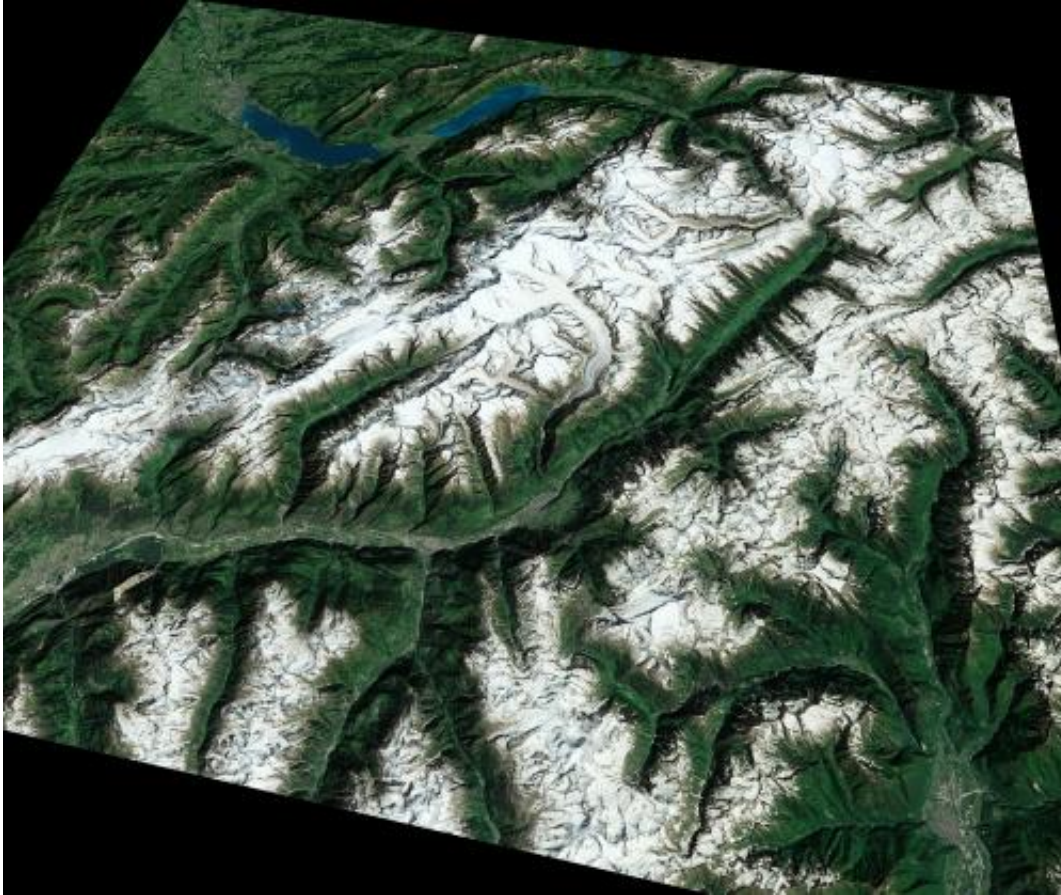

## Image: Aletsch Glacier from orbit

January 23 2015

---

Credit: USGS/ESA

Parts of the Swiss and Italian Alps are pictured in this satellite image.

Extending some 1200 km through central Europe, the Alps occupy an area of about 200 000 sq km and are inhabited by some 20 million

people.

Near the centre of the image we can see the Aletsch Glacier, the largest in the Alps. The glacier originates in a large, flat area of snow and ice high in the mountains called Concordia, where three smaller glaciers converge. It extends south, and its meltwater creates the Massa River in the valley below.

Owing to climate change, the glaciers in this region are showing long-term retreat. The melting ice has given birth to new lakes, which pose risks such as flooding and landslides to communities below.

This image was acquired by the Landsat-8 satellite on 8 June 2014 and laid over a [digital elevation model](#) to give us this 3D perspective.

Provided by European Space Agency

Citation: Image: Aletsch Glacier from orbit (2015, January 23) retrieved 11 September 2024 from <https://phys.org/news/2015-01-image-aletsch-glacier-orbit.html>