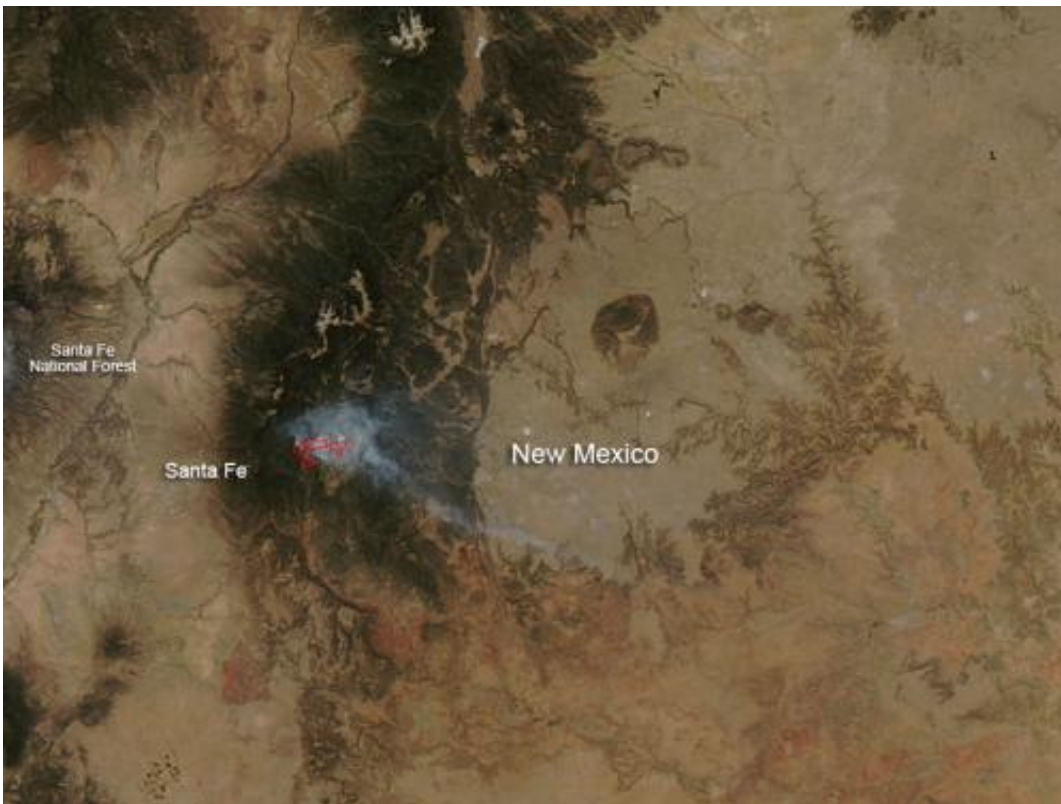

NASA image: Tres Lagunas Fire, New Mexico

June 3 2013

Credit: Jeff Schmaltz, NASA Goddard MODIS Rapid Response Team

NASA's Aqua satellite captured an image of a large light-brown colored plume of smoke blowing east-southeast from the Tres Lagunas Fire burning in New Mexico. On June 3, the smoke is forecast to blow in a more northerly and easterly direction, affecting Las Vegas, I-25 and surrounding communities.

The Moderate Resolution Imaging Spectroradiometer (MODIS) instrument aboard NASA's Aqua satellite has infrared capabilities that can detect heat from the various wildfires. This image was captured on May 31, 2013 21:00 UTC (5 p.m. EDT/3p.m. MT). In the MODIS images, fires, or hot spots are color coded as red areas in imagery and smoke appears in light brown. Images are generated at NASA's Goddard Space Flight Center in Greenbelt, Md.

According to Inciweb, the [fire](#) was started by a downed power line on May 30. The fire started about 10 miles north of Pecos, New Mexico. As of June 2, the fire has burned 7,476 acres. The fire is currently uncontained, and evacuations have already taken place for 134 summer homes and up to 10 primary residences along Highway 63. Voluntary evacuations were issued for Cow Creek area residents. Authorities established an evacuation center at the Pecos High School Gymnasium, and the San Miguel Sheriff's Posse Pecos Rodeo grounds has been established for evacuees to bring pets and livestock. A part of Highway 63 beginning at mile marker 12 north toward Jacks Creek Campgrounds has been closed due to the fire. Highway 63 runs from north to south, just west of the center of the fire.

For updates: inciweb.org/incident/3401

Provided by NASA's Goddard Space Flight Center

Citation: NASA image: Tres Lagunas Fire, New Mexico (2013, June 3) retrieved 2 February 2023 from <https://phys.org/news/2013-06-nasa-image-tres-lagunas-mexico.html>