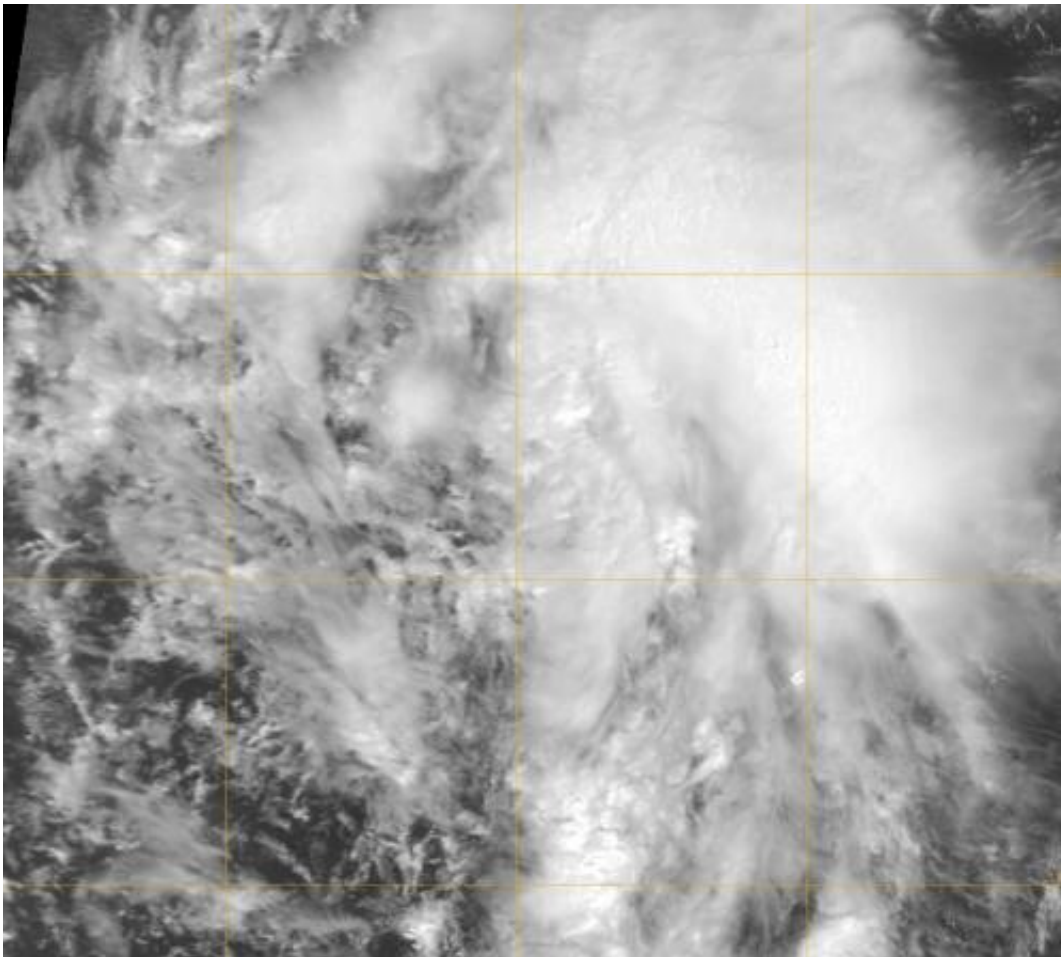

# NASA sees fifteenth Atlantic tropical depression born

October 3 2012

---

NASA's Terra satellite passed over newborn Tropical Depression 15 on Oct. 3 at 8:52 a.m. EDT in the central Atlantic Ocean. Credit: NASA/NRL

The fifteenth tropical depression of the Atlantic Ocean hurricane season

was born on Oct. 3 an NASA's Terra satellite captured an image of it as it came to be.

NASA's [Terra satellite](#) passed over newborn [Tropical Depression 15](#) on Oct. 3 at 8:52 a.m. EDT in the central Atlantic Ocean and the Moderate Resolution Imaging Spectroradiometer (MODIS) instrument captured an image of the storm. Shortly after the image was created, forecasters at the National Hurricane Center looking at the MODIS and other satellite data determined that the low pressure area had become a depression.

On Oct. 3 at 11 a.m. EDT, the center of tropical depression fifteen (TD15) was located near latitude 17.3 north and longitude 41.5 west, about 1,160 miles (1,870 km) west of the [Cape Verde Islands](#). The depression is moving toward the northwest near 15 mph (24 kmh) and is expected to turn north and slow down by Oct. 4 before turning to the northeast. TD15's [maximum sustained winds](#) were near 35 mph (55 kph). TD15's estimated minimum central pressure was 1008 millibars.

Provided by NASA's Goddard Space Flight Center

Citation: NASA sees fifteenth Atlantic tropical depression born (2012, October 3) retrieved 26 April 2024 from <https://phys.org/news/2012-10-nasa-fifteenth-atlantic-tropical-depression.html>