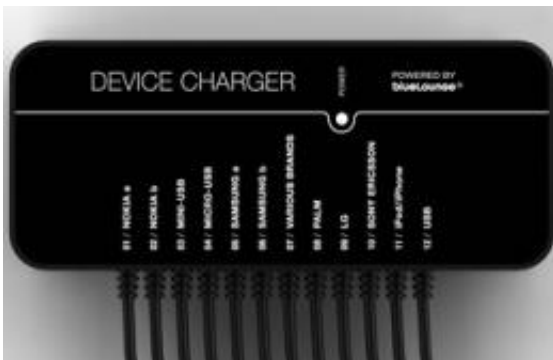

Gadgets: ChargeHub, Imation Pro WX External HDD, Black OPS Gaming PC

March 11 2010, By Gregg Ellman

Multiple family members with multiple electronic gadgets result in multiple chargers. Teleadapt's solves the problem with the ChargeHub charging solution.

With it, users get a device that is compatible with over 2,000 devices from dozens of manufacturers.

Up to 12 devices can be charged at the same time, each using a short cord connected to a base. The other end of the cord has the tips to connect to the gadget needing the charge.