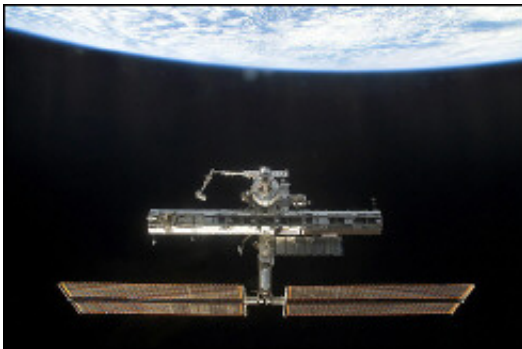

# Space station crew grabs new cargo ship from orbit

September 17 2009, By MARCIA DUNN , AP Aerospace Writer

---

(AP) -- A brand new Japanese space station cargo ship has arrived at its destination 225 miles above Earth.

Astronaut Nicole Stott used the robot arm at the international space station to grab the 18-ton supply ship Thursday afternoon. The vessel - the first of its kind - was launched a week ago from Japan.

It was the first time an unmanned ship was plucked from [orbit](#) like this, from 30 feet out. The older-style Russian ships actually dock at the space station. So do Europe's freighters.

The Japanese craft is loaded with food, laptop computers, atmospheric studies and a robotic hand. The hand will supplement the larger Japanese

Citation: Space station crew grabs new cargo ship from orbit (2009, September 17) retrieved 25 April 2024 from <https://phys.org/news/2009-09-space-station-crew-cargo-ship.html>

This document is subject to copyright. Apart from any fair dealing for the purpose of private study or research, no part may be reproduced without the written permission. The content is provided for information purposes only.